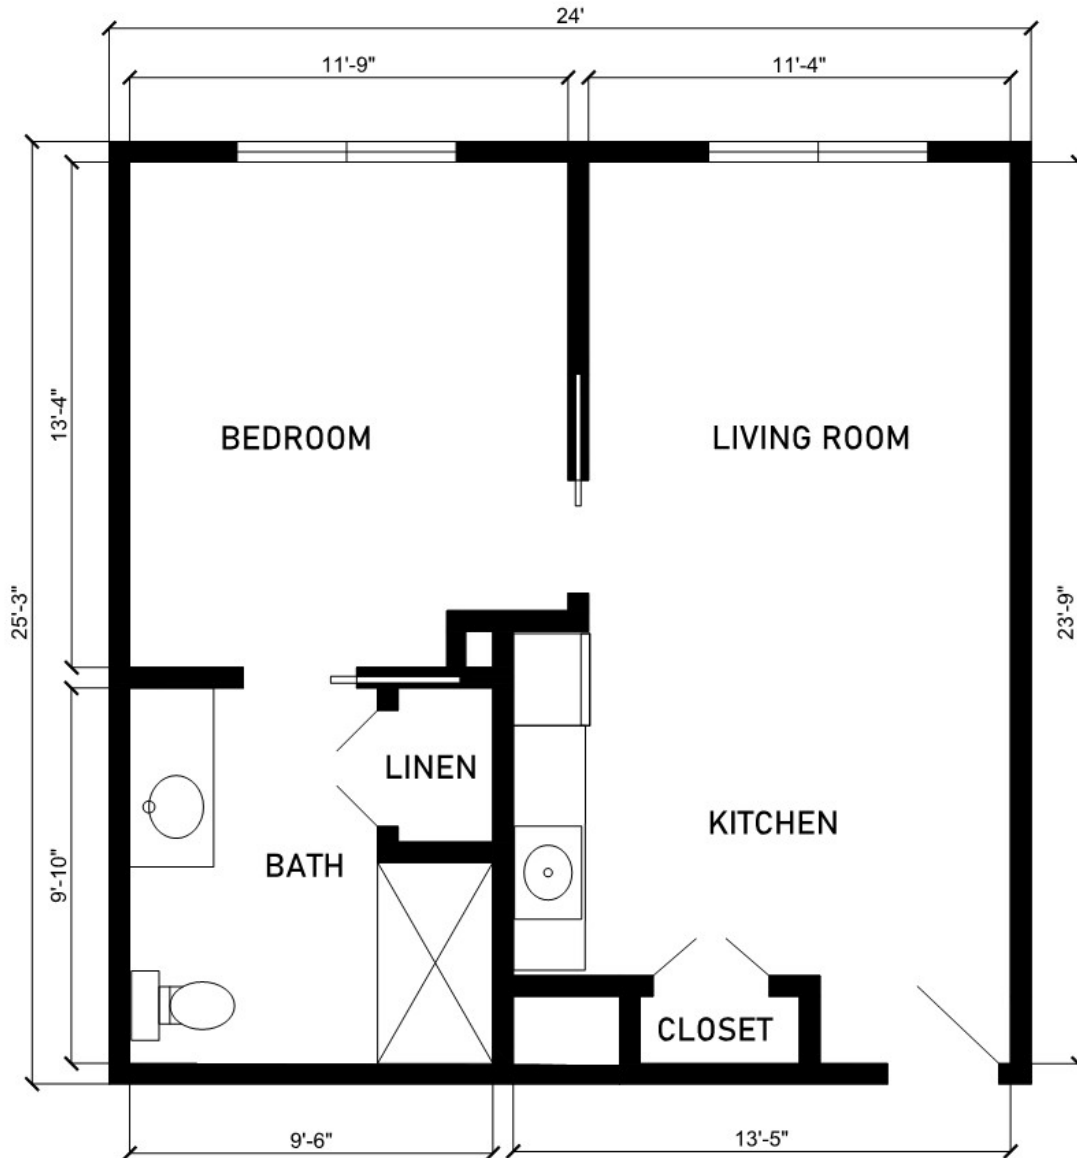

Assisted Living
One-Bedroom, One-Bath - B

592 sq. ft.

Dimensions are approximate.

124 Windsor Park Drive, Carol Stream, IL 60188 (877) 373-6729 CovLivingWindsorPark.org

Covenant Living Communities & Services is a ministry of the Evangelical Covenant Church and does not discriminate pursuant to the federal Fair Housing Act. All faiths and beliefs are welcome.