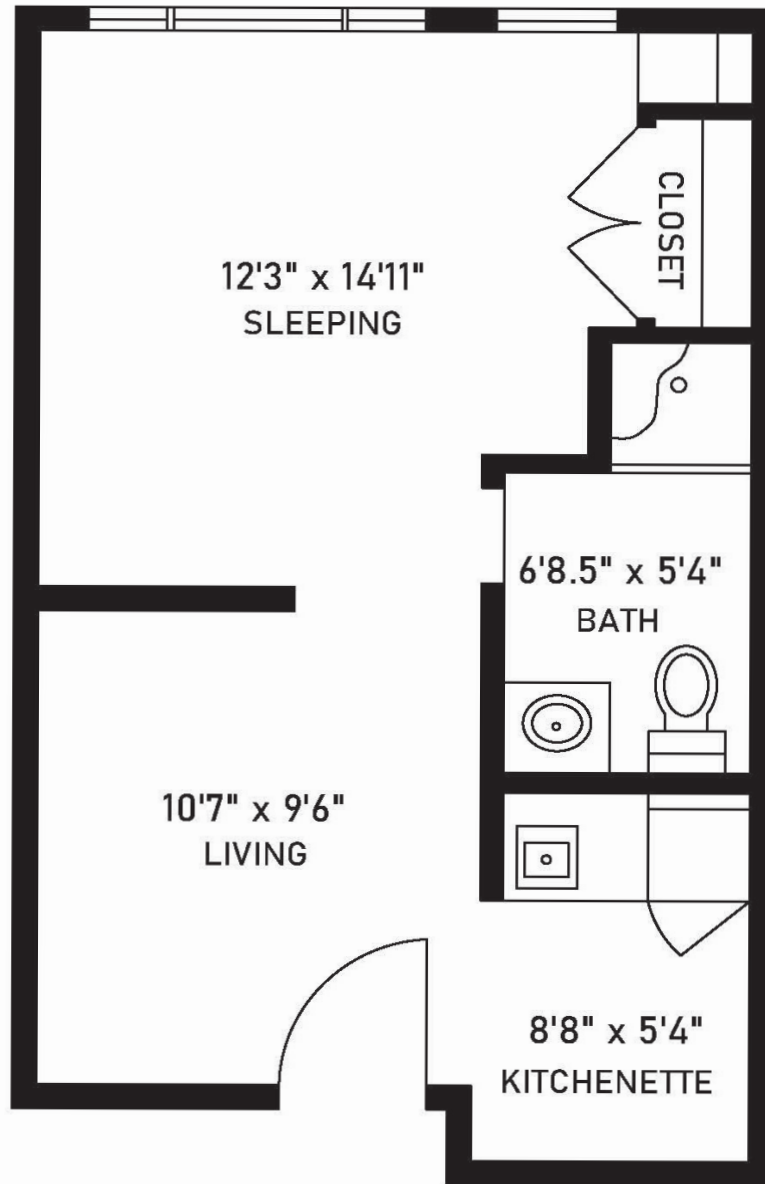

Assisted Living Memory Support
Studio Apartment - B

342 sq. ft.

Dimensions are approximate.

124 Windsor Park Drive, Carol Stream, IL 60188 (877) 373-6729 CovLivingWindsorPark.org

Covenant Living Communities & Services is a ministry of the Evangelical Covenant Church and does not discriminate pursuant to the federal Fair Housing Act. All faiths and beliefs are welcome.